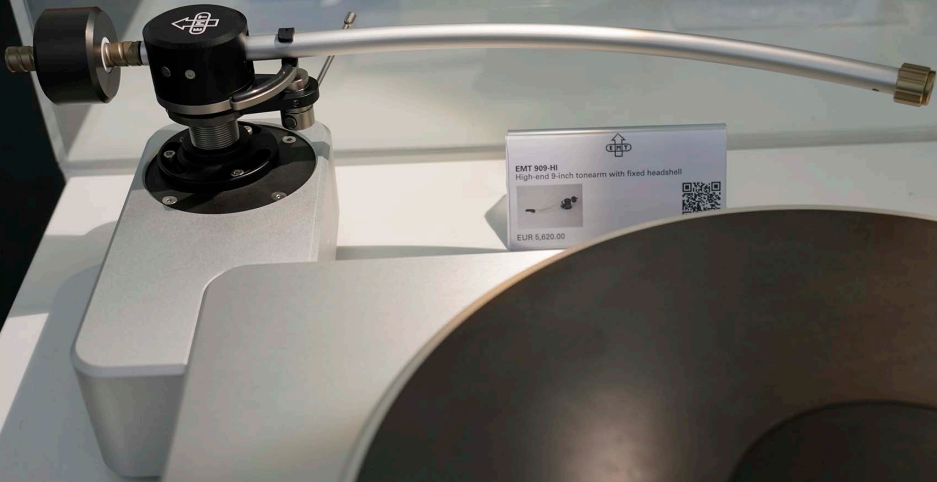

EMT 928 II
Battery powered precision turntable

EUR 9,370.00

www.emt-tontechnik.ch

EMT JSD Pure
Reference stereo cartridge with sandwich-body

EUR 4,370.00

www.emt-tontechnik.ch

EMT Tondose
Legendary EMT Tondose, available as Stereo and Mono
product with different stylus options

from EUR 1,620.00

www.emt-tontechnik.ch

EMT 909-HI
High-end 9-inch tonearm with fixed headshell

EUR 5,620.00

EMT JSD 1
In-rod storage cartridge with aluminum body
EUR 1.350,00

EMT JSD 6
In-rod storage cartridge with aluminum body
EUR 1.130,00

EMT JSD 10
In-rod storage cartridge with aluminum body
EUR 1.350,00

EMT JSD 10
In-rod storage cartridge with aluminum body
EUR 1.350,00

EMT JSD VM
Reference storage cartridge with variable-mass facility
EUR 8.000,00